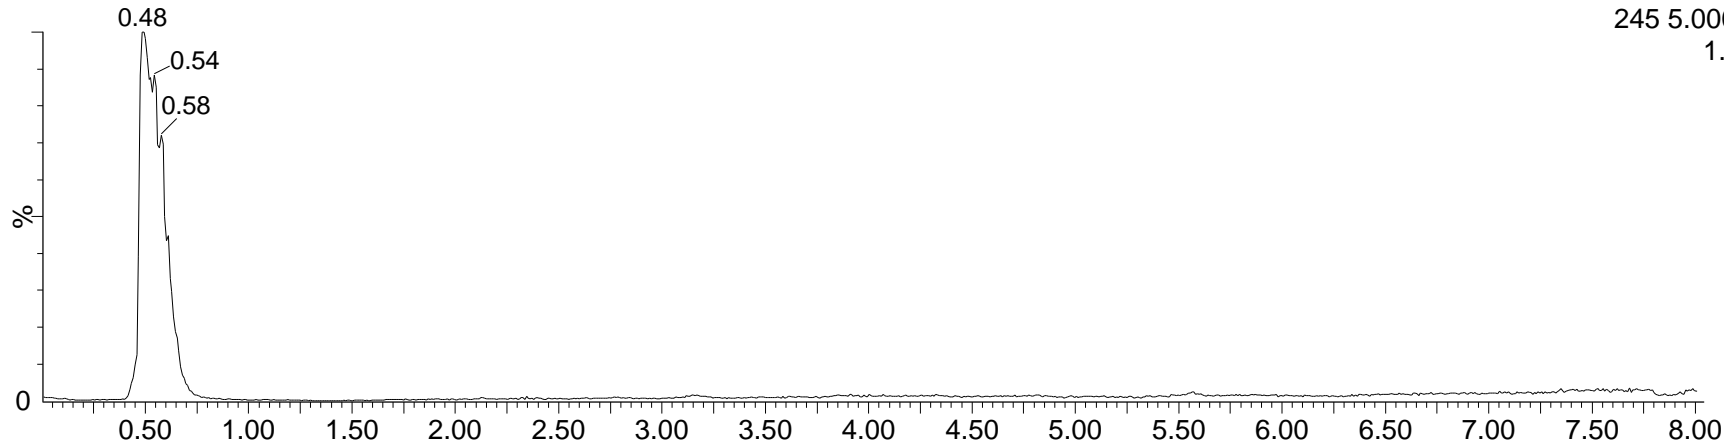

20150323-HMSL10300

1: Scan ES+
245 5.0000Da
1.65e8

20150323-HMSL10300

2: Diode Array
Range: 1.113e+2

20150323-HMSL10300

1: Scan ES+
TIC
1.60e9