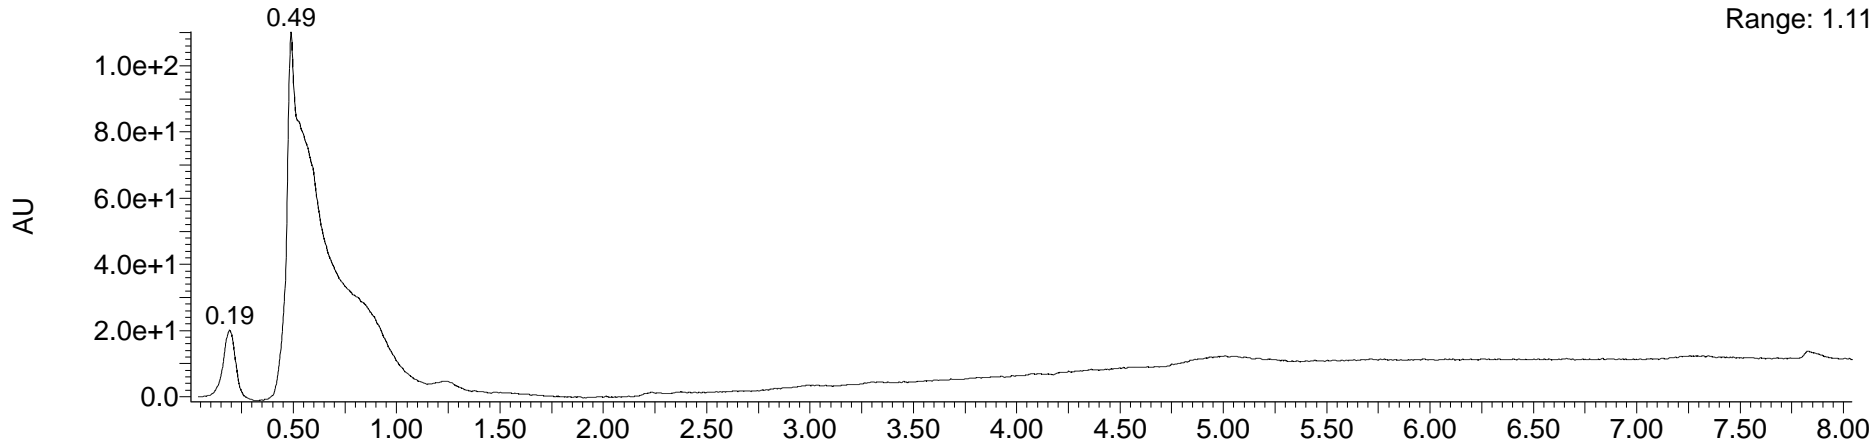

20150323-HMSL10300

1: Scan ES+
245 5.0000Da
1.65e8

20150323-HMSL10300

2: Diode Array
Range: 1.113e+2

20150323-HMSL10300

1: Scan ES+
TIC
1.60e9